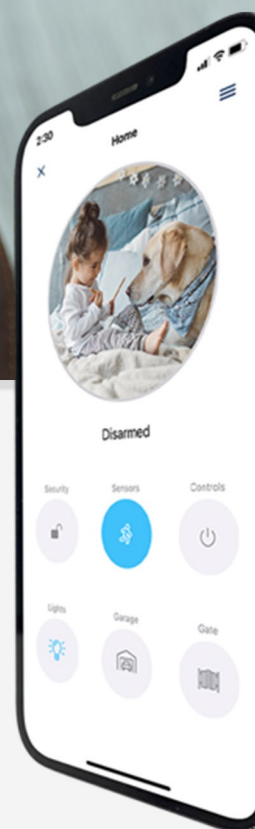

Smartphone App & Monitoring

EC-IoT

EliteCloud app & monitoring module for EC security systems

EliteCloud

Please note: the EliteCloud app has paid subscription services

Features

EliteCloud

- System history
- Live sensor status
- User management
- Control up to 32 outputs
- Up to 10 sites per app user
- Up to 100 app users per site
- View & control up to 32 partitions
- Customisable favourites buttons
- Customisable push notifications
- Ongoing feature enhancement

5 Year Warranty

Security & control from almost anywhere

Security & control from your smart device

Stay in touch with your home or business from almost anywhere. The EliteCloud APP supports alarm, access control, monitoring & other control functions, along with custom push notifications directly to your Apple or Android smart device.

Manage friends, family or couriers from your app 'User list'. These people can then operate your alarm from their own smart device.

www.elitecloud.co.nz

EliteCloud

Connect today

EC-IoT

Dimensions

- Plug & Play
- Pre-programmed
- Push notification alerts
- iOS & Android Compatible
- Proudly NZ Designed & Manufactured
- Select from more than 80 notification options
- Bank level encryption