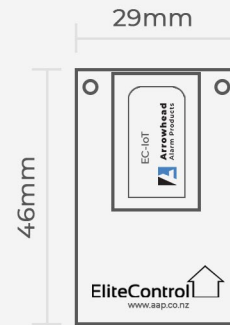

Manage friends, family or couriers from your app 'User list'. These people can then operate your alarm from their own smart device.

www.elitecloud.co.nz

EliteCloud

Connect today

EC-IoT

Dimensions

- Plug & Play
- Pre-programmed
- Push notification alerts
- iOS & Android Compatible
- Proudly NZ Designed & Manufactured
- Select from more than 80 notification options
- Bank level encryption