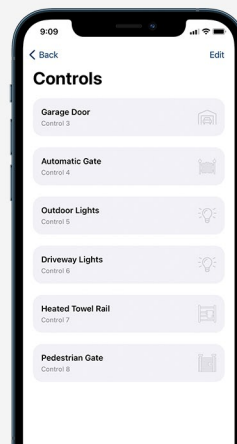

Smartphone App & Monitoring

EC-IoT

EliteCloud app & monitoring module for EC security systems

EliteCloud

Please note: the EliteCloud app has paid subscription services

Features

EliteCloud

- System history
- Live sensor status
- User management
- Control up to 32 outputs
- Up to 10 sites per app user
- Up to 100 app users per site
- View & control up to 32 partitions
- Customisable favourites buttons
- Customisable push notifications
- Ongoing feature enhancement

5 Year Warranty

Security & control from almost anywhere

Security & control from your smart device

Stay in touch with your home or business from almost anywhere. The EliteCloud APP supports alarm, access control, monitoring & other control functions, along with custom push notifications directly to your Apple or Android smart device.

Manage friends, family or couriers from your app 'User list'. These people can then operate your alarm from their own smart device.

www.elitecloud.co.nz

EliteCloud

Connect today

EC-IoT

Dimensions

- Plug & Play
- Pre-programmed
- Push notification alerts
- iOS & Android Compatible
- Proudly NZ Designed & Manufactured
- Select from more than 80 notification options
- Bank level encryption

Alerts

Sensors

Controls

Sites