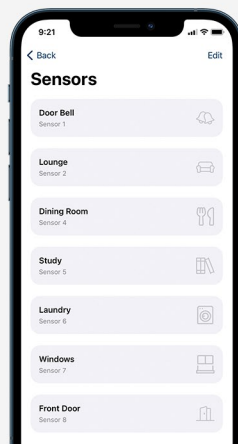

Security & control from your smart device

Stay in touch with your home or business from almost anywhere. The EliteCloud APP supports alarm, access control, monitoring & other control functions, along with custom push notifications directly to your Apple or Android smart device.

Manage friends, family or couriers from your app 'User list'. These people can then operate your alarm from their own smart device.

www.elitecloud.co.nz

EliteCloud

Connect today

EC-IoT

Dimensions

- Plug & Play
- Pre-programmed
- Push notification alerts
- iOS & Android Compatible
- Proudly NZ Designed & Manufactured
- Select from more than 80 notification options
- Bank level encryption

Alerts

Sensors

Controls

Sites